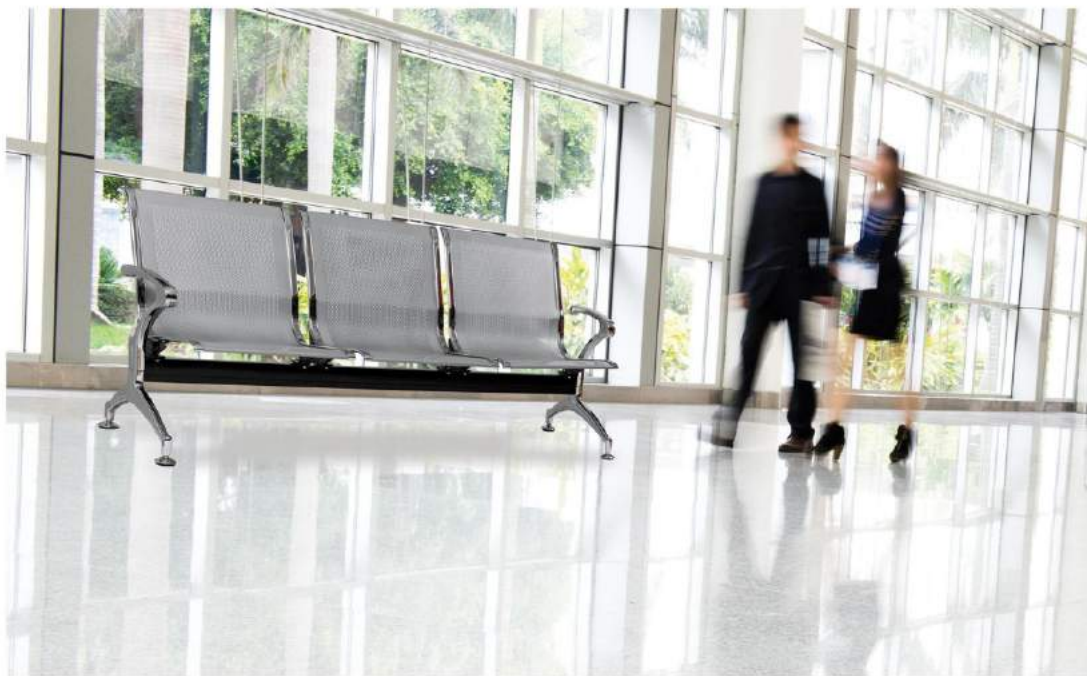

LOUNGE

DUYGU