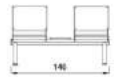

SİTRİN

Uzun süreli kullanım gerektiren bekleme gruplarından SİTRİN, güçlü ve sağlam yapısıyla uzun ömürlü ve dayanıklıdır. İkili, üçlü ve sehpalı çeşitleriyle tercihinize göre yerleşim imkanı sunar.

SİTRİN, waiting groups that require long-term use, with strong and solid structure, durable and long lived. Double, triple and a coffee table with variety offers according to your choice.

ZSN 5994 00